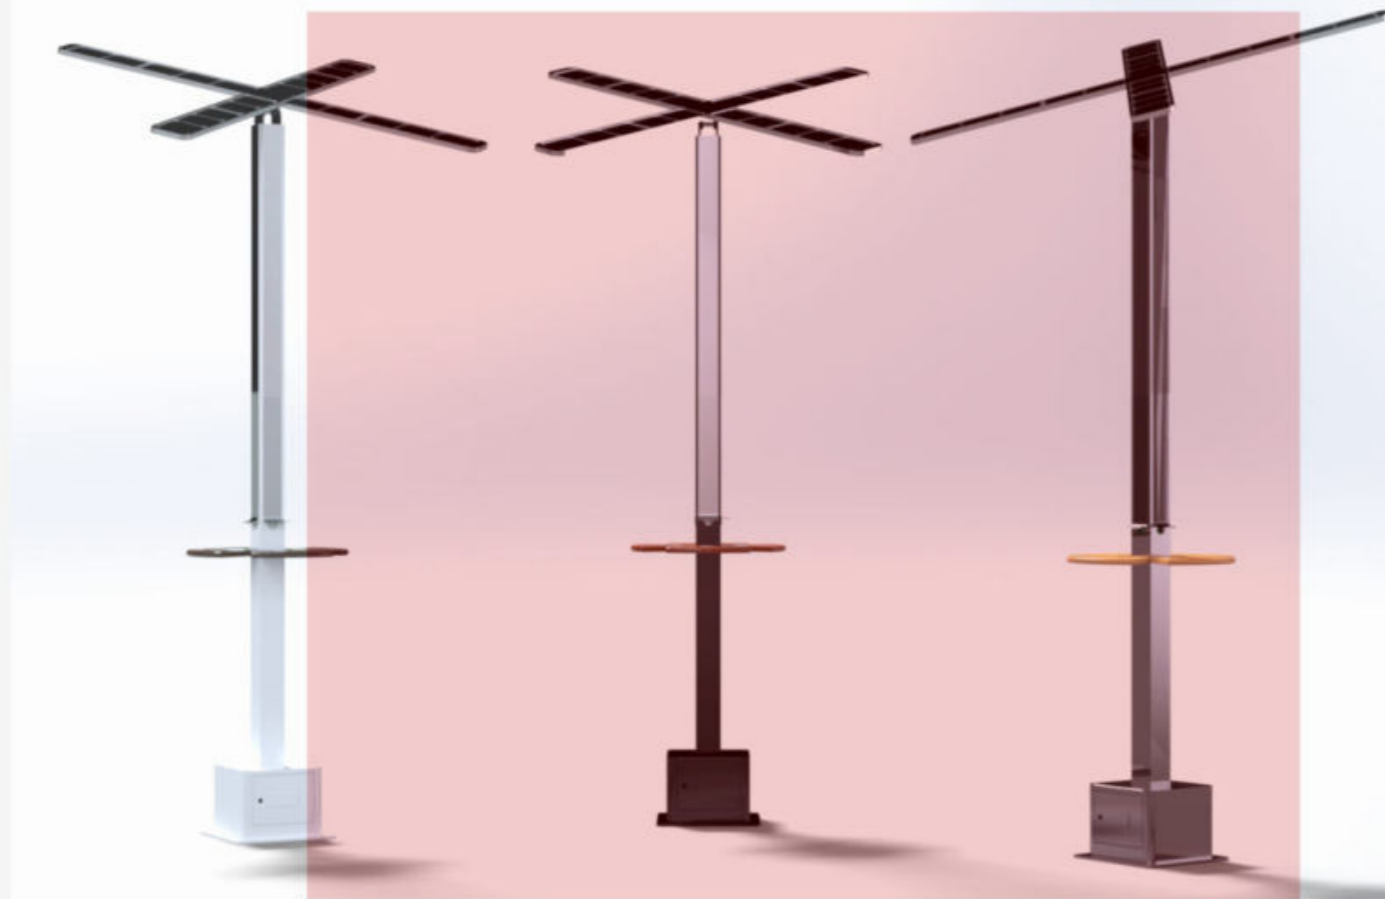

OPTION: INDOOR WITHOUT SOLAR PANEL

SOLAR SMART CHARGER

WYC1801A

Material: Stainless steel #201
+ WPC wood
Dimensions: D- 125cm, H- 250cm
Solar Panel: 135W
Battery capacity: 12V, 55AH
Controller Type: MPPT
Weight: estimated 110kg
USB charging:
Number of ports: 4
Power (per port): 5V (2.1A)
Wireless charging: 2
Ambient light: LED strip RGBW/Warm
Bluetooth speaker: 5/12V
Wi-Fi: 4G/International router

Material: Stainless steel #201
Dimensions: D-125cm, H-250cm
Table: D-80CM
Solar Panel: 135W
Battery capacity: 12V, 55AH
Controller Type: MPPT
Weight: estimated 110kg
USB charging:
Number of ports: 4
Power (per port): 5V (2.1A)
Wireless charging: 2
Ambient light: LED strip light RGBW/Warm white
Bluetooth speaker: 5/12V
Wi-Fi: 4G/International router

OPTION: INDOOR WITHOUT SOLAR PANEL

WYC1801D

SOLAR SMART CHARGER

WYC1923

Material: Stainless steel #201 + WPC WOOD
Dimensions: L-177cm, W-177cm, H- 277cm
Solar Panel: 64W
Battery capacity: 12V, 55AH
Controller Type: MPPT
Weight: estimated 95kg
USB charging:
Number of ports: 2
Power (per port): 5V (2.1A)
Wireless charging: 2
Bluetooth speaker: Yes
Camera: Optional
Wi-Fi: 4G/International router