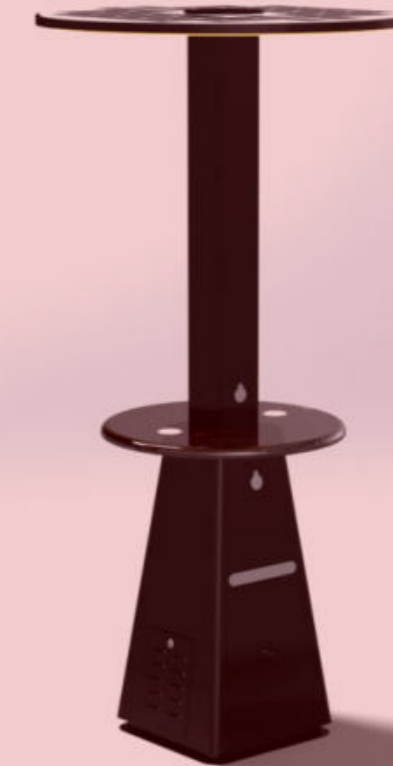

WYC1801

Material: Stainless steel #201 + Acrylic
Dimensions: D- 130cm, H- 263cm
Solar Panel: 105W
Battery capacity: 12V, 55AH
Controller Type: MPPT
Weight: estimated 110kg
USB charging:
Number of ports: 4
Power (per port): 5V (2.1A)
Wireless charging: 2
Ambient light: LED strip light RGBW/Warm white
Bluetooth speaker: 5/12V
Wi-Fi: 4G/International router

OPTION: INDOOR WITHOUT SOLAR PANEL

SOLAR SMART CHARGER

WYC1801A

Material: Stainless steel #201
+ WPC wood
Dimensions: D- 125cm, H- 250cm
Solar Panel: 135W
Battery capacity: 12V, 55AH
Controller Type: MPPT
Weight: estimated 110kg
USB charging:
Number of ports: 4
Power (per port): 5V (2.1A)
Wireless charging: 2
Ambient light: LED strip RGBW/Warm
Bluetooth speaker: 5/12V
Wi-Fi: 4G/International router

Material: Stainless steel #201
Dimensions: D-125cm, H-250cm
Table: D-80CM
Solar Panel: 135W
Battery capacity: 12V, 55AH
Controller Type: MPPT
Weight: estimated 110kg
USB charging:
Number of ports: 4
Power (per port): 5V (2.1A)
Wireless charging: 2
Ambient light: LED strip light RGBW/Warm white
Bluetooth speaker: 5/12V
Wi-Fi: 4G/International router