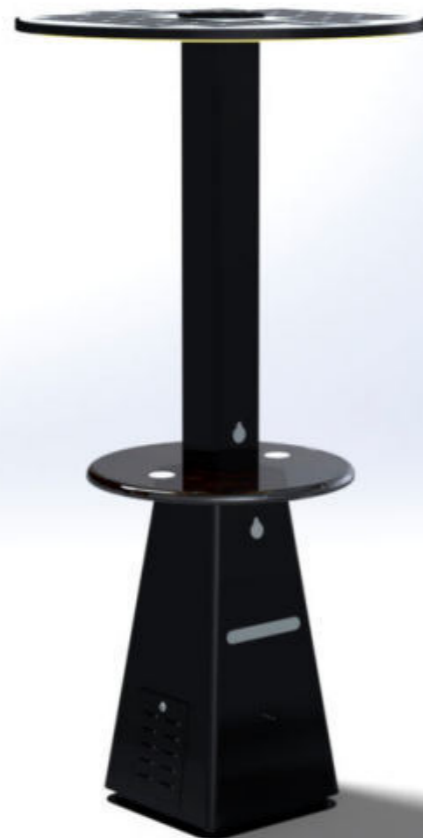

WYC1801

Material: Stainless steel #201 + Acrylic
Dimensions: D- 130cm, H- 263cm
Solar Panel: 105W
Battery capacity: 12V, 55AH
Controller Type: MPPT
Weight: estimated 110kg
USB charging:
Number of ports: 4
Power (per port): 5V (2.1A)
Wireless charging: 2
Ambient light: LED strip light RGBW/Warm white
Bluetooth speaker: 5/12V
Wi-Fi: 4G/International router

OPTION: INDOOR WITHOUT SOLAR PANEL

SOLAR SMART CHARGER

WYC1801A

Material: Stainless steel #201
+ WPC wood
Dimensions: D- 125cm, H- 250cm
Solar Panel: 135W
Battery capacity: 12V, 55AH
Controller Type: MPPT
Weight: estimated 110kg
USB charging:
Number of ports: 4
Power (per port): 5V (2.1A)
Wireless charging: 2
Ambient light: LED strip RGBW/Warm
Bluetooth speaker: 5/12V
Wi-Fi: 4G/International router

Material: Stainless steel #201
Dimensions: D-125cm, H-250cm
Table: D-80CM
Solar Panel: 135W
Battery capacity: 12V, 55AH
Controller Type: MPPT
Weight: estimated 110kg
USB charging:
Number of ports: 4
Power (per port): 5V (2.1A)
Wireless charging: 2
Ambient light: LED strip light RGBW/Warm white
Bluetooth speaker: 5/12V
Wi-Fi: 4G/International router

OPTION: INDOOR WITHOUT SOLAR PANEL

WYC1801D

SOLAR SMART CHARGER

WYC1923

Material: Stainless steel #201 + WPC WOOD
Dimensions: L-177cm, W-177cm, H- 277cm
Solar Panel: 64W
Battery capacity: 12V, 55AH
Controller Type: MPPT
Weight: estimated 95kg
USB charging:
Number of ports: 2
Power (per port): 5V (2.1A)
Wireless charging: 2
Bluetooth speaker: Yes
Camera: Optional
Wi-Fi: 4G/International router